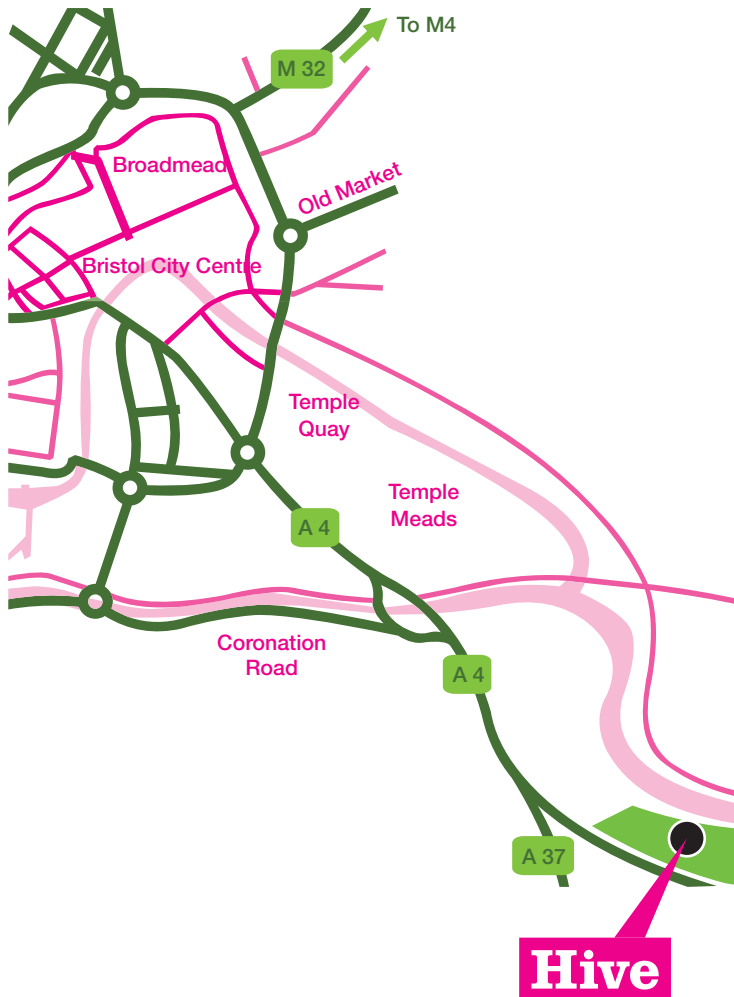

Find us...

Directions from the M4

- At junction 19, exit onto M32 toward Bristol/Ring Rd/A4174
- Head east on M32 toward Exit 1
Continue on A4032
- Turn left at A4044/Bond St
Continue to follow A4044
- At Temple Circus Gyratory, take the 2nd exit onto A4/Templegate
Continue to follow A4
Go through 1 roundabout (over river)
- Slight left at A4/Bath Rd
- Slight left at Paintworks
- Follow the road past the BocaBar
- Turn left down the slope
Bear right for visitor parking. Bear left for the Hive's studio, we are in the courtyard at the end of the cobbled alley next to BocaBar.

Directions from Bristol Temple Meads

- Leave the station following the Station Approach
- Turn left at main road on to A4/Templegate
Continue to follow A4
Go through 1 roundabout (over river)
- Slight left at A4/Bath Rd
- Slight left at Paintworks
- Follow the road past the BocaBar
- Turn left down the slope
Bear right for visitor parking. Bear left for the Hive's studio, we are in the courtyard at the end of the cobbled alley next to BocaBar.